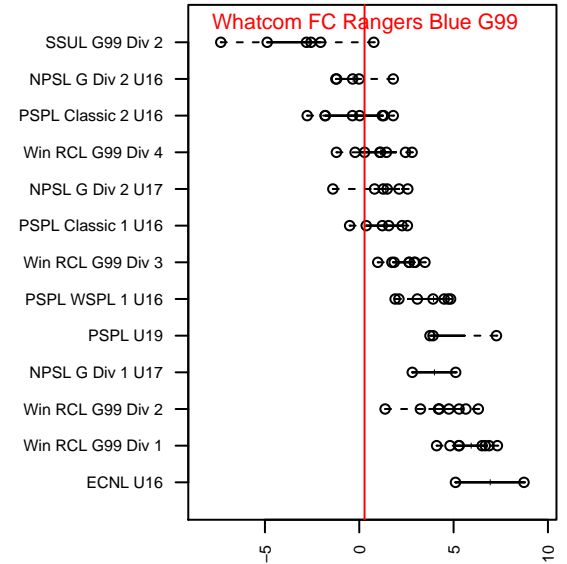

Whatcom FC Rangers Blue G99

Whatcom FC Rangers
 Bellingham, WA
 G99 total strength=1151
 attack=3.69 defense=3.08
 fall league = Win RCL G99 Div 4
 notes= Twigg 2013

alt names used:
 160 WFC Rangers U16 Blue
 WFC GU16 Rangers Blue
 Whatcom FC Ra – GU99 Blue
 Whatcom FC Ra – GU99 Blue

Venues played:
 2015 Baker Blast U15–16
 2015 Crossfire Select GU16 Silver
 2015 Win RCL G99 Div 4

Whatcom FC Rangers Blue G99
 Dots are actual minus expected GF (blue circles) and GA (red triangles).
 Blue line is smoothed change in attack strength. Red is smoothed change in defense strength.

**attack and defense variance (black dot)
relative to other teams
and top 10 in region**

**attack and defense rating
relative to others at age
and all opponents in last 13 months**

Performance relative to 13 month average