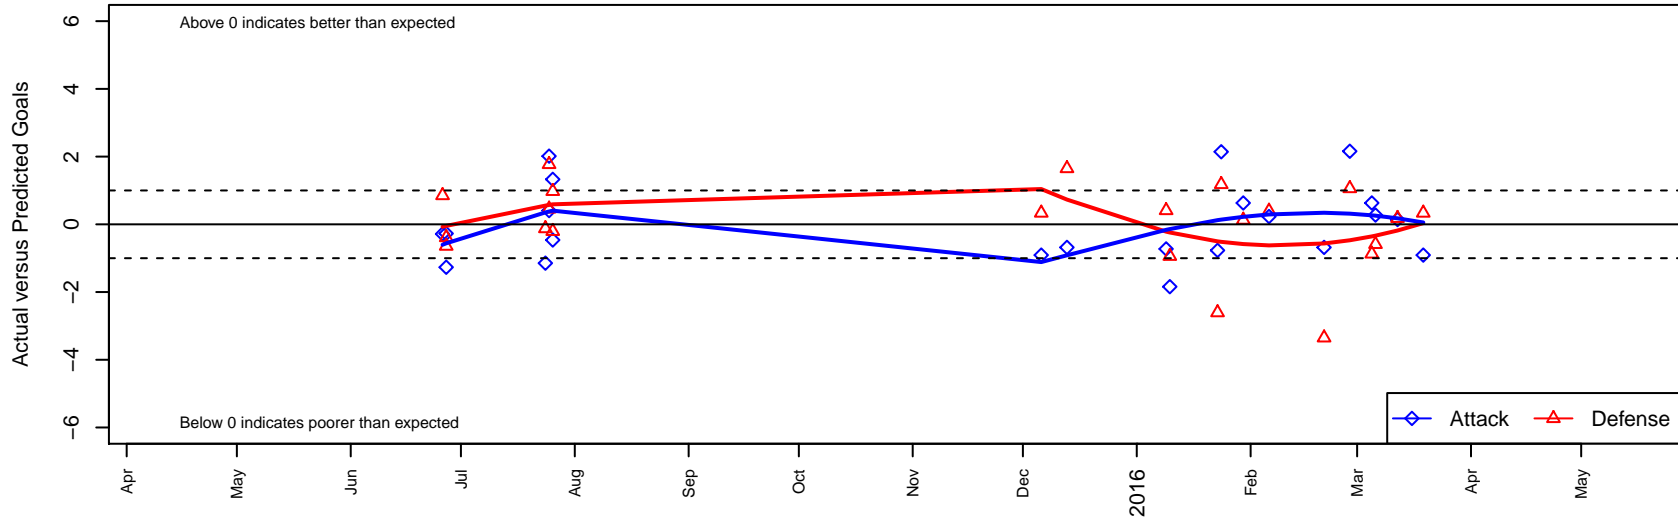

Whatcom FC Rangers Blue G99

Whatcom FC Rangers
 Bellingham, WA
 G99 total strength=1151
 attack=3.69 defense=3.08
 fall league = Win RCL G99 Div 4
 notes= Twigg 2013

alt names used:
 160 WFC Rangers U16 Blue
 WFC GU16 Rangers Blue
 Whatcom FC Ra – GU99 Blue
 Whatcom FC Ra – GU99 Blue

Venues played:
 2015 Baker Blast U15–16
 2015 Crossfire Select GU16 Silver
 2015 Win RCL G99 Div 4

Whatcom FC Rangers Blue G99
 Dots are actual minus expected GF (blue circles) and GA (red triangles).
 Blue line is smoothed change in attack strength. Red is smoothed change in defense strength.

**attack and defense variance (black dot)
relative to other teams
and top 10 in region**

**attack and defense rating
relative to others at age
and all opponents in last 13 months**

Performance relative to 13 month average