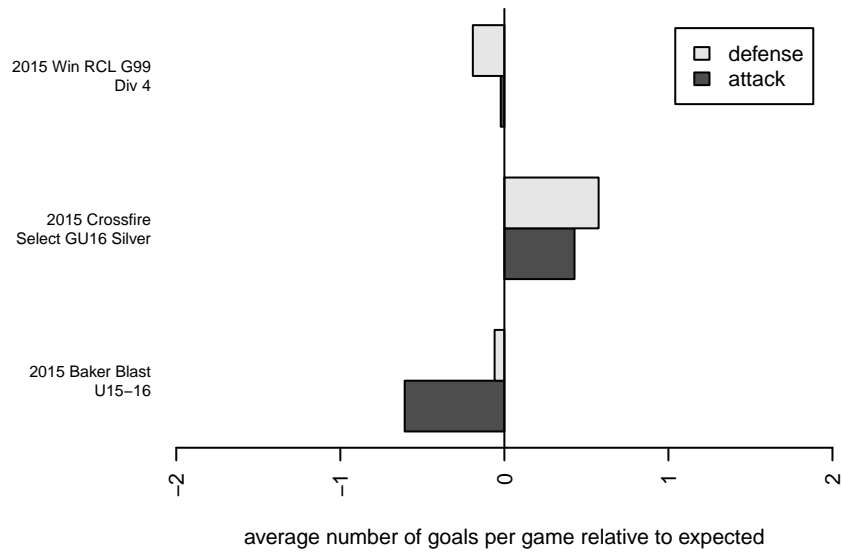

Whatcom FC Rangers Blue G99

Whatcom FC Rangers
 Bellingham, WA
 G99 total strength=1151
 attack=3.69 defense=3.08
 fall league = Win RCL G99 Div 4
 notes= Twigg 2013

alt names used:
 160 WFC Rangers U16 Blue
 WFC GU16 Rangers Blue
 Whatcom FC Ra – GU99 Blue
 Whatcom FC Ra – GU99 Blue

Venues played:
 2015 Baker Blast U15–16
 2015 Crossfire Select GU16 Silver
 2015 Win RCL G99 Div 4

Whatcom FC Rangers Blue G99
 Dots are actual minus expected GF (blue circles) and GA (red triangles).
 Blue line is smoothed change in attack strength. Red is smoothed change in defense strength.

**attack and defense variance (black dot)
relative to other teams
and top 10 in region**

**attack and defense rating
relative to others at age
and all opponents in last 13 months**

Performance relative to 13 month average