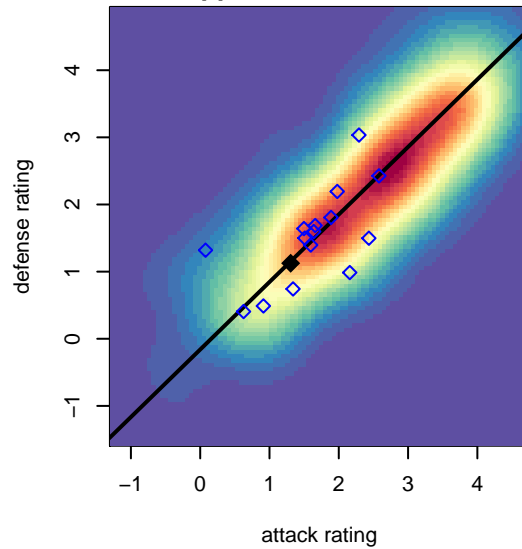

Whatcom FC Rangers Blue G99

Whatcom FC Rangers
 Bellingham, WA
 G99 total strength=1151
 attack=3.69 defense=3.08
 fall league = Win RCL G99 Div 4
 notes= Twigg 2013

alt names used:
 160 WFC Rangers U16 Blue
 WFC GU16 Rangers Blue
 Whatcom FC Ra – GU99 Blue
 Whatcom FC Ra – GU99 Blue

Venues played:
 2015 Baker Blast U15–16
 2015 Crossfire Select GU16 Silver
 2015 Win RCL G99 Div 4

Whatcom FC Rangers Blue G99
 Dots are actual minus expected GF (blue circles) and GA (red triangles).
 Blue line is smoothed change in attack strength. Red is smoothed change in defense strength.

**attack and defense variance (black dot)
relative to other teams
and top 10 in region**

**attack and defense rating
relative to others at age
and all opponents in last 13 months**

Performance relative to 13 month average