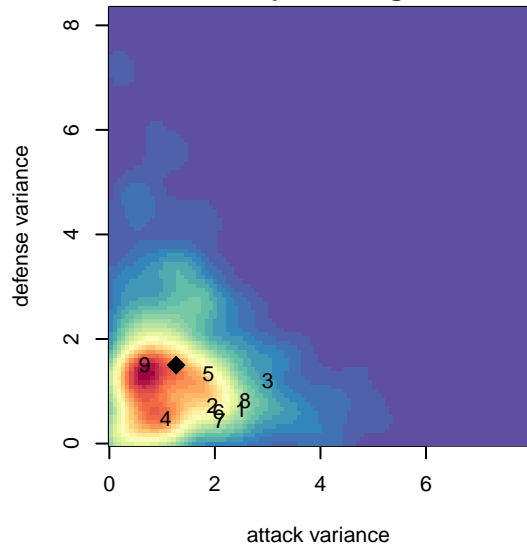

Whatcom FC Rangers Blue G99

Whatcom FC Rangers
 Bellingham, WA
 G99 total strength=1151
 attack=3.69 defense=3.08
 fall league = Win RCL G99 Div 4
 notes= Twigg 2013

alt names used:
 160 WFC Rangers U16 Blue
 WFC GU16 Rangers Blue
 Whatcom FC Ra – GU99 Blue
 Whatcom FC Ra – GU99 Blue

Venues played:
 2015 Baker Blast U15–16
 2015 Crossfire Select GU16 Silver
 2015 Win RCL G99 Div 4

Whatcom FC Rangers Blue G99
 Dots are actual minus expected GF (blue circles) and GA (red triangles).
 Blue line is smoothed change in attack strength. Red is smoothed change in defense strength.

**attack and defense variance (black dot)
relative to other teams
and top 10 in region**

**attack and defense rating
relative to others at age
and all opponents in last 13 months**

Performance relative to 13 month average